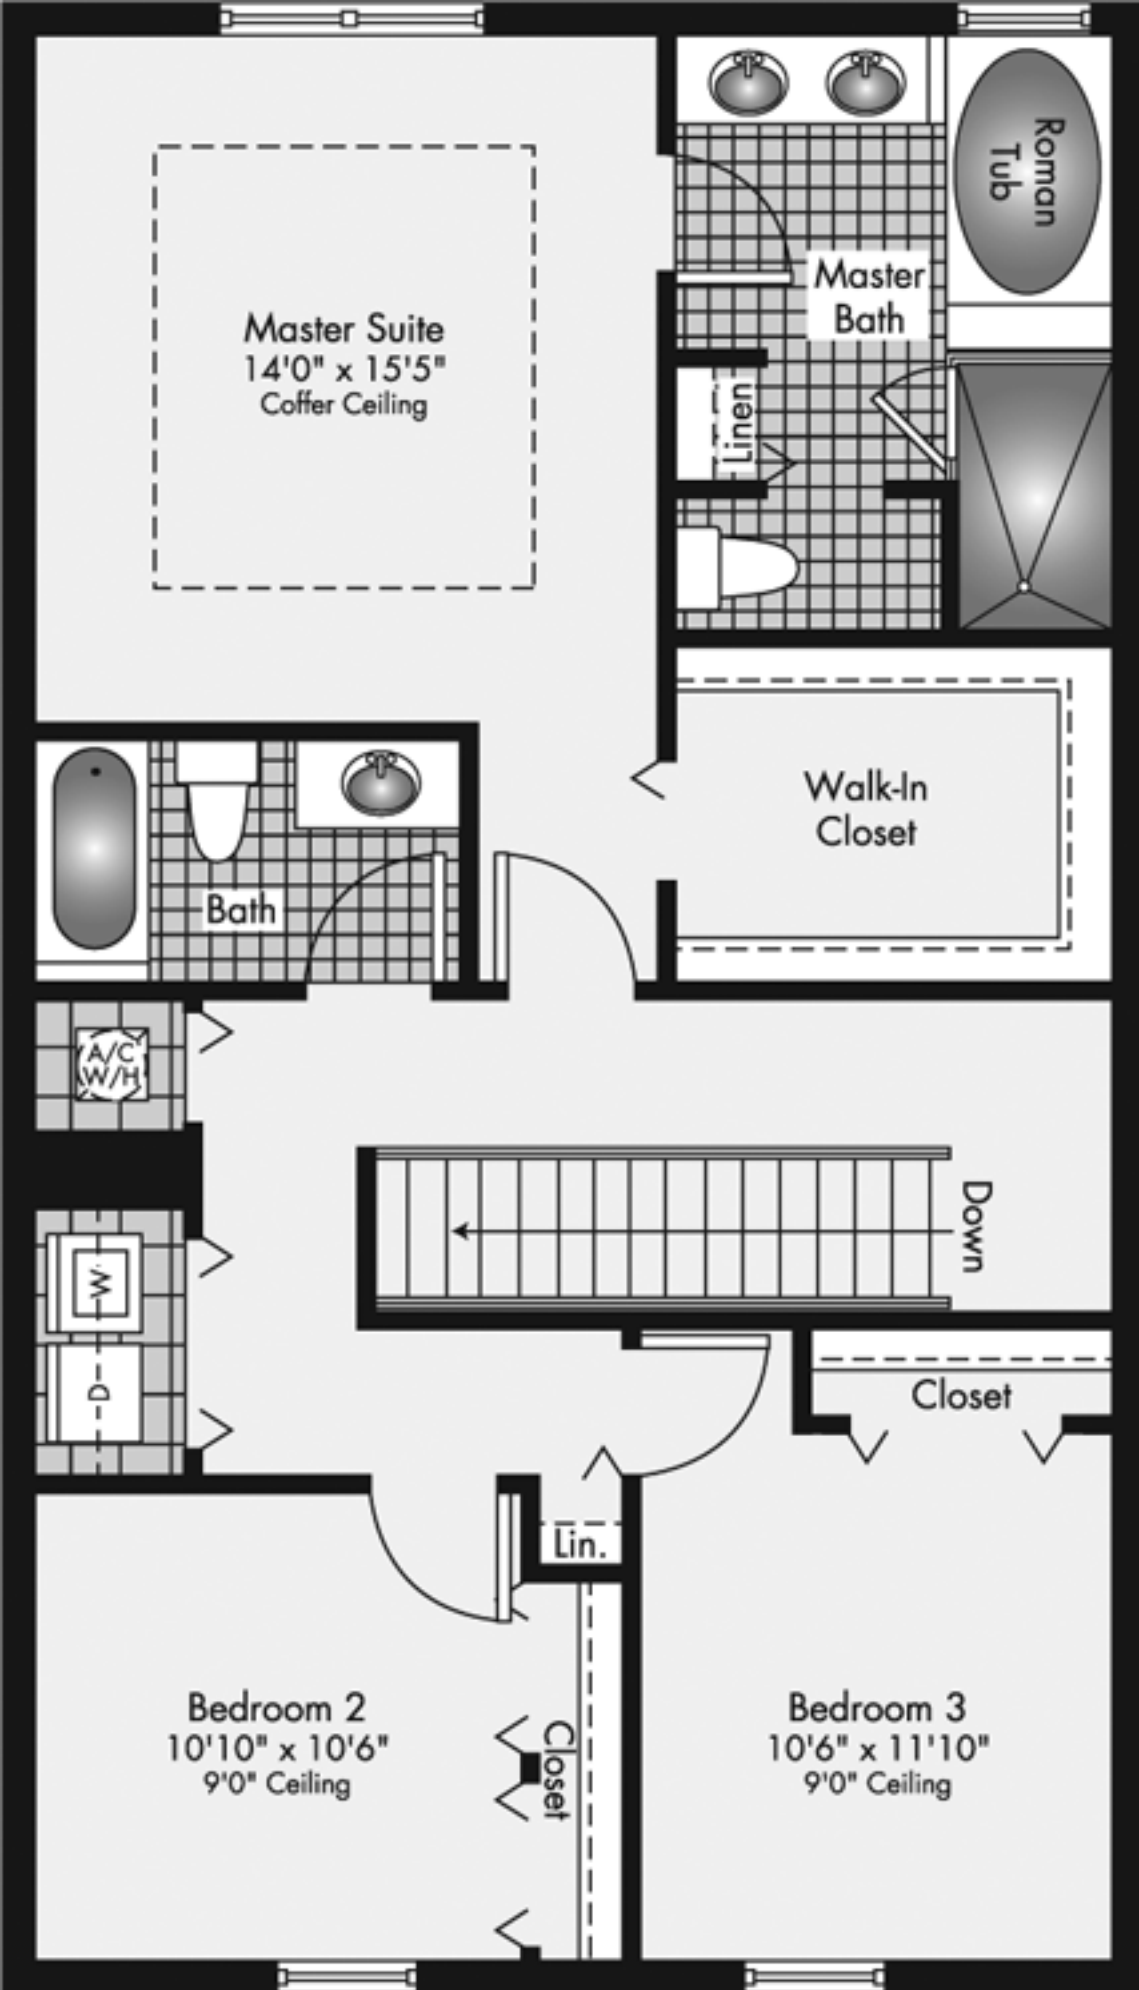

Patio

Kitchen
10'1" x 12'0"
9'0" Ceiling

Ref.

Pan.

Great Room
14'1" x 21'0"
9'0" Ceiling

Living Room
10'4" x 12'10"
9'0" Ceiling

Up

Arch

Linen

Bath

Arch

Foyer

Covered
Entry

Arch

2-Car Garage
19'0" x 19'6"

First Floor

Second Floor